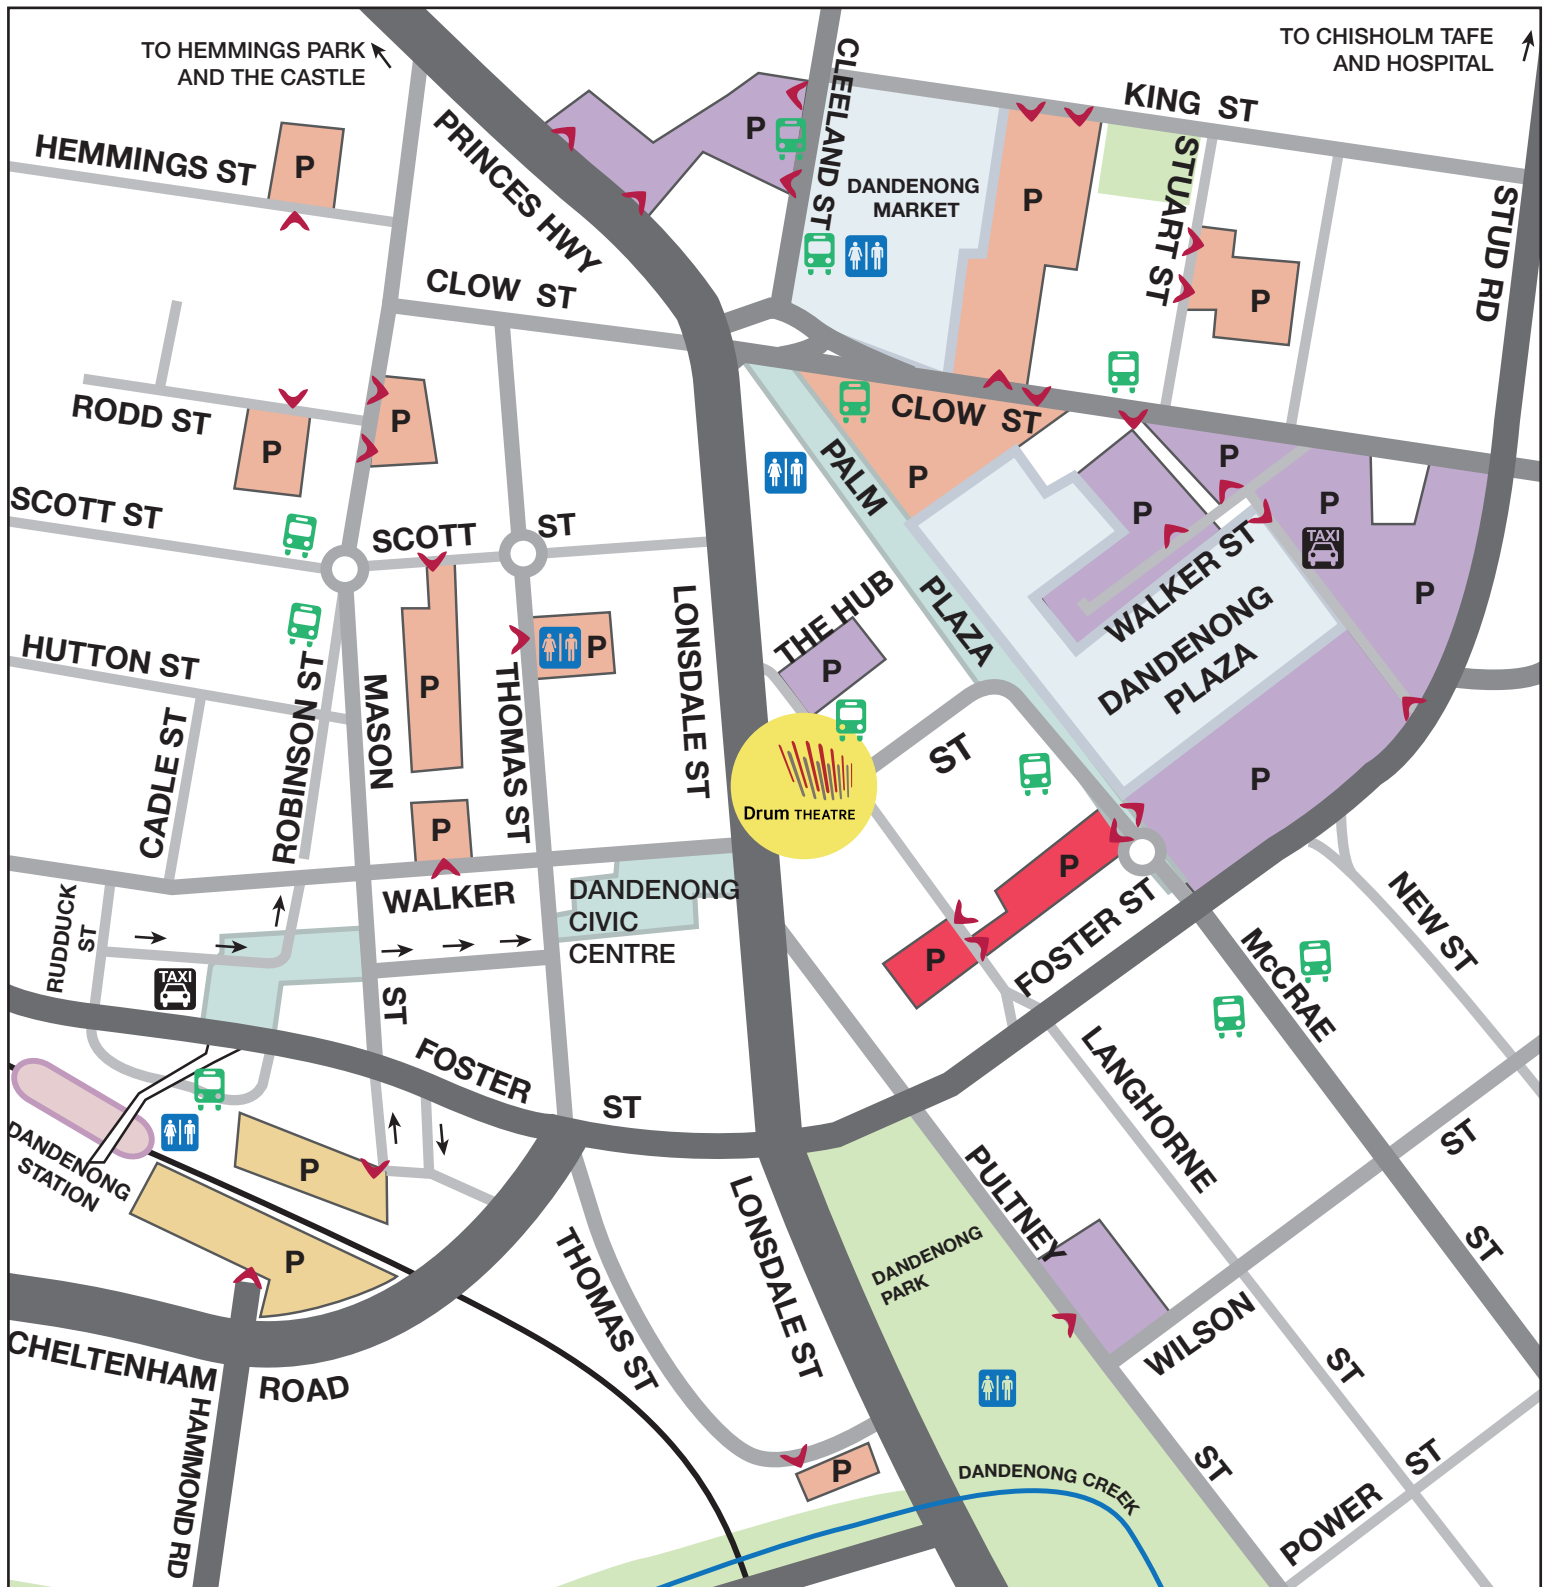

CENTRAL DANDENONG PARKING MAP

KEY

-  TAXI
-  BUSES
-  ENTRY POINTS
-  DRUM THEATRE PARKING (COUNCIL MANAGED)
-  RAILWAY COMMUTER PARKING
-  PUBLIC PARKING (COUNCIL MANAGED)
-  PUBLIC PARKING (PRIVATELY MANAGED)

DISABLED PARKING

Cars displaying a valid accessible parking permit are exempt from parking fees in Council managed car parks on this map.

CAR PARKS

Council managed car parks offer short term or all day parking. Signs at each car park indicate times and fees.

ON-STREET PARKING

On street parking in central Dandenong is mainly 1 or 2 hour ticket parking.