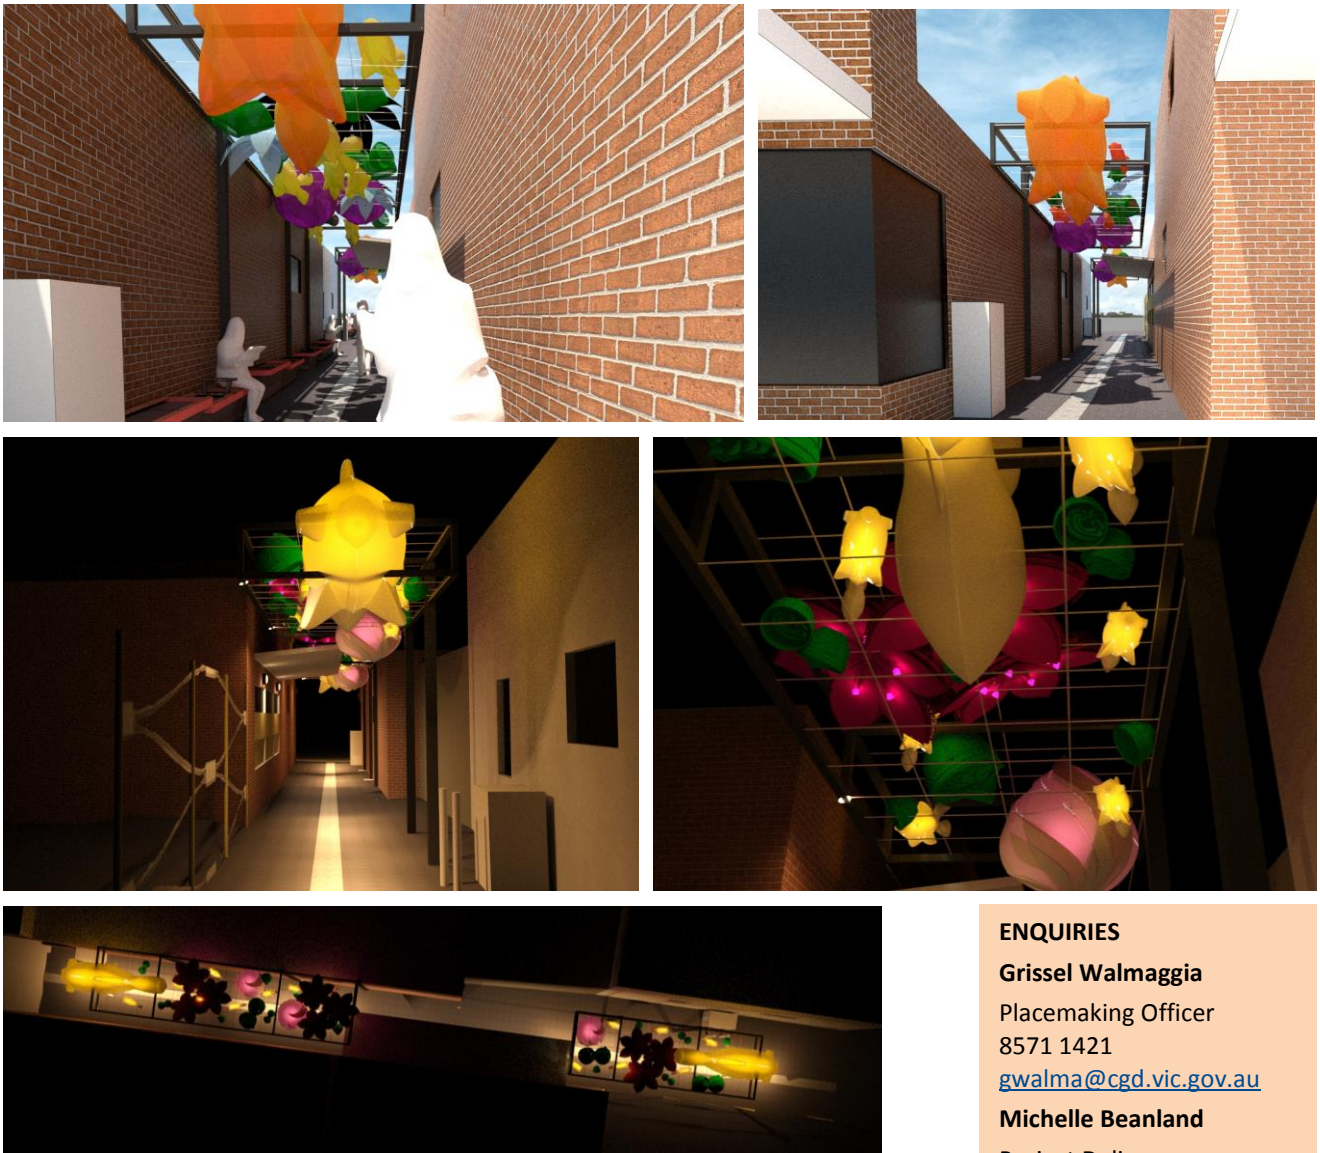

September 2018

Post Office Lane Revitalisation CANOPY CONCEPT DESIGNS

Concept designs for a new canopy over Post Office Lane.
Top – day time. Centre – night time. Bottom – looking down over the canopy.

ENQUIRIES

Grissel Walmaggia

Placemaking Officer

8571 1421

gwalma@cgd.vic.gov.au

Michelle Beanland

Project Delivery

8571 5362

mbeanl@cgd.vic.gov.au

Phone 8571 1000

Fax 8571 5196

council@cgd.vic.gov.au

TTY: 133 677

Speak and listen: 1300 555 727

Internet: www.iprelay.com.au

TIS: 13 14 50

Find us online

greaterdandenong.com