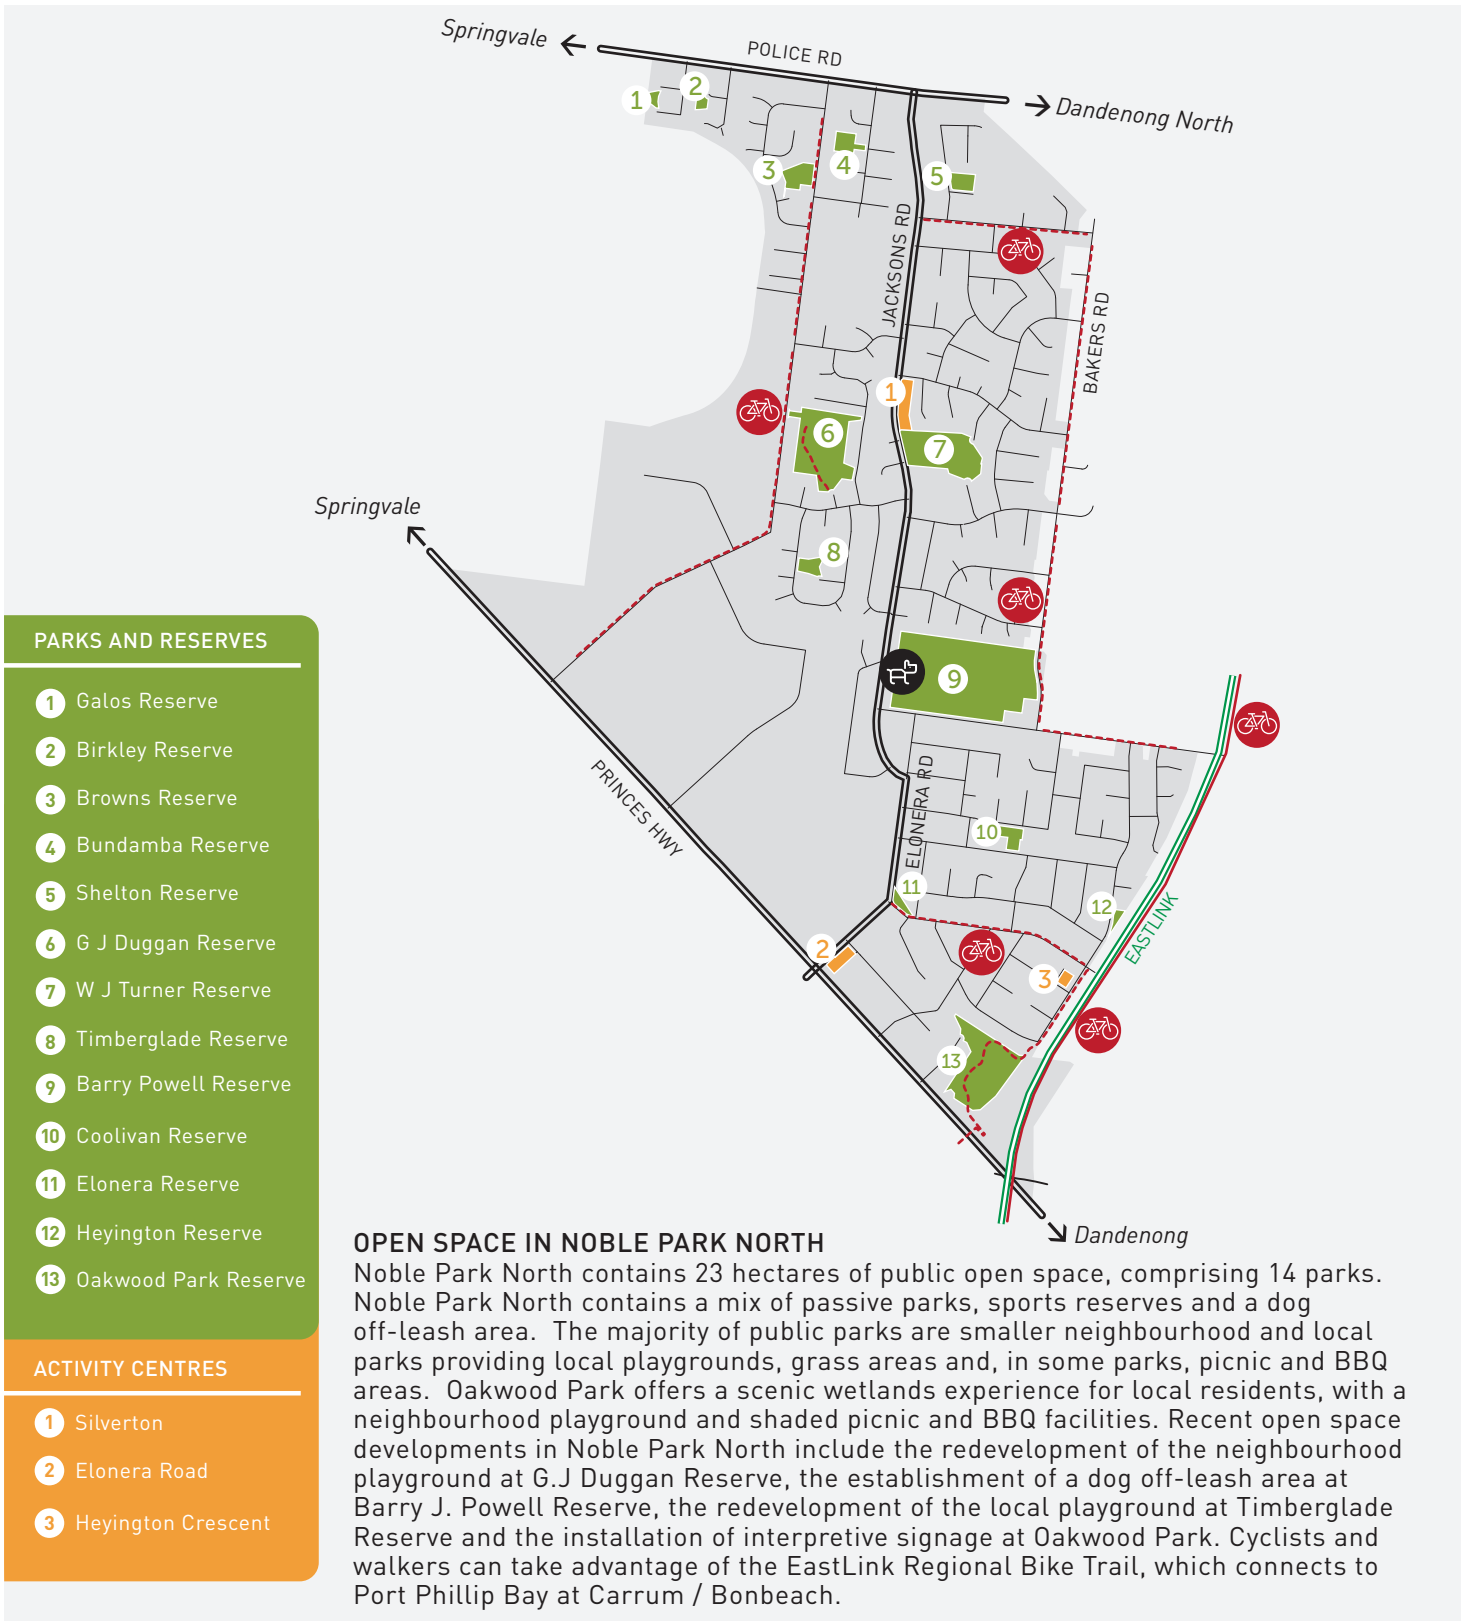

NOBLE PARK NORTH

NORTH

0 200 400 600
Metres

LEGEND

- Reserves
- ▬ Arterial Road
- ▬ Road

RECREATIONAL FACILITIES

- ▬ Freeway
- 🚲 Bike Trail
- 🚲 Regional Bike Trail
- 🐕 Park with a Dog off-Leash Zone

Noble Park North