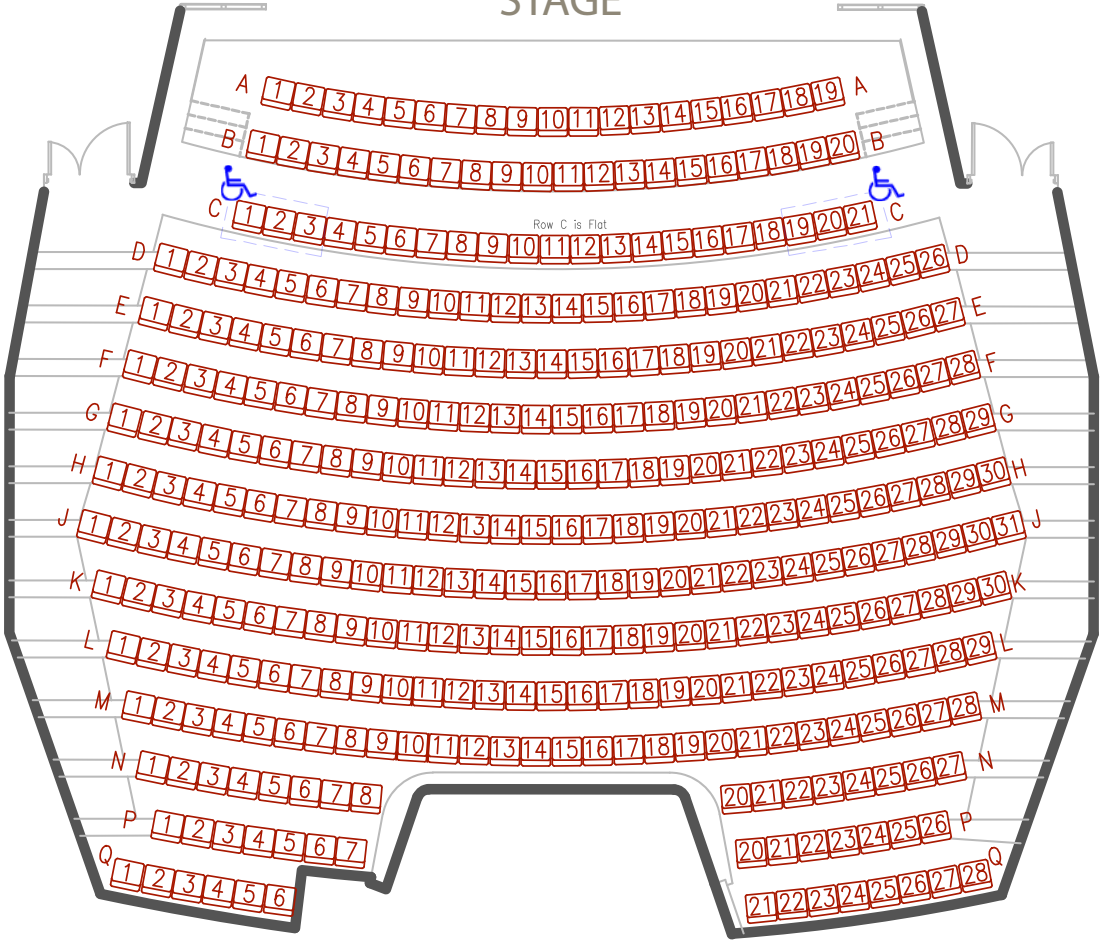

Drum Theatre Seating Plan

Dress Circle

STAGE

Stalls

STAGE

Drum Theatre Auditorium