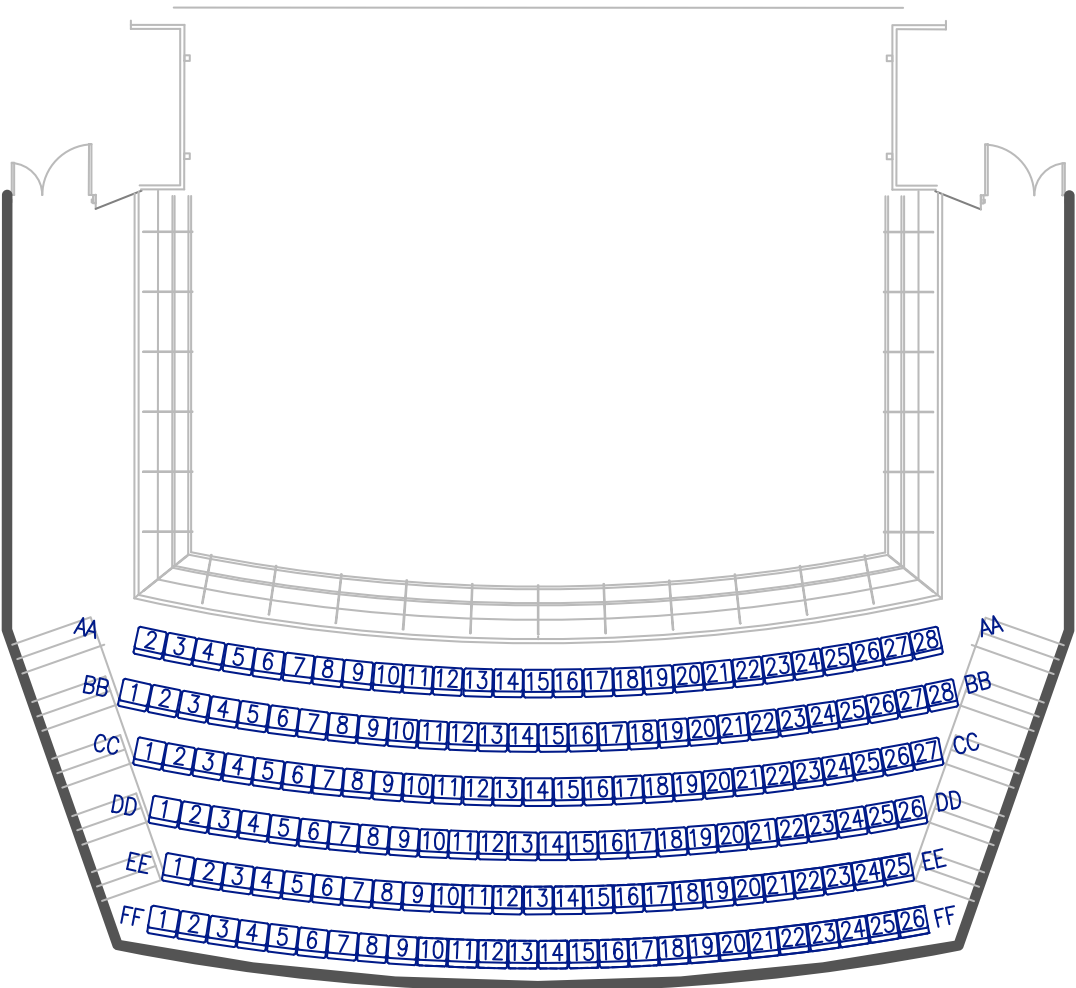

Drum Theatre Seating Plan

Dress Circle

STAGE

Stalls

STAGE

Drum Theatre Auditorium