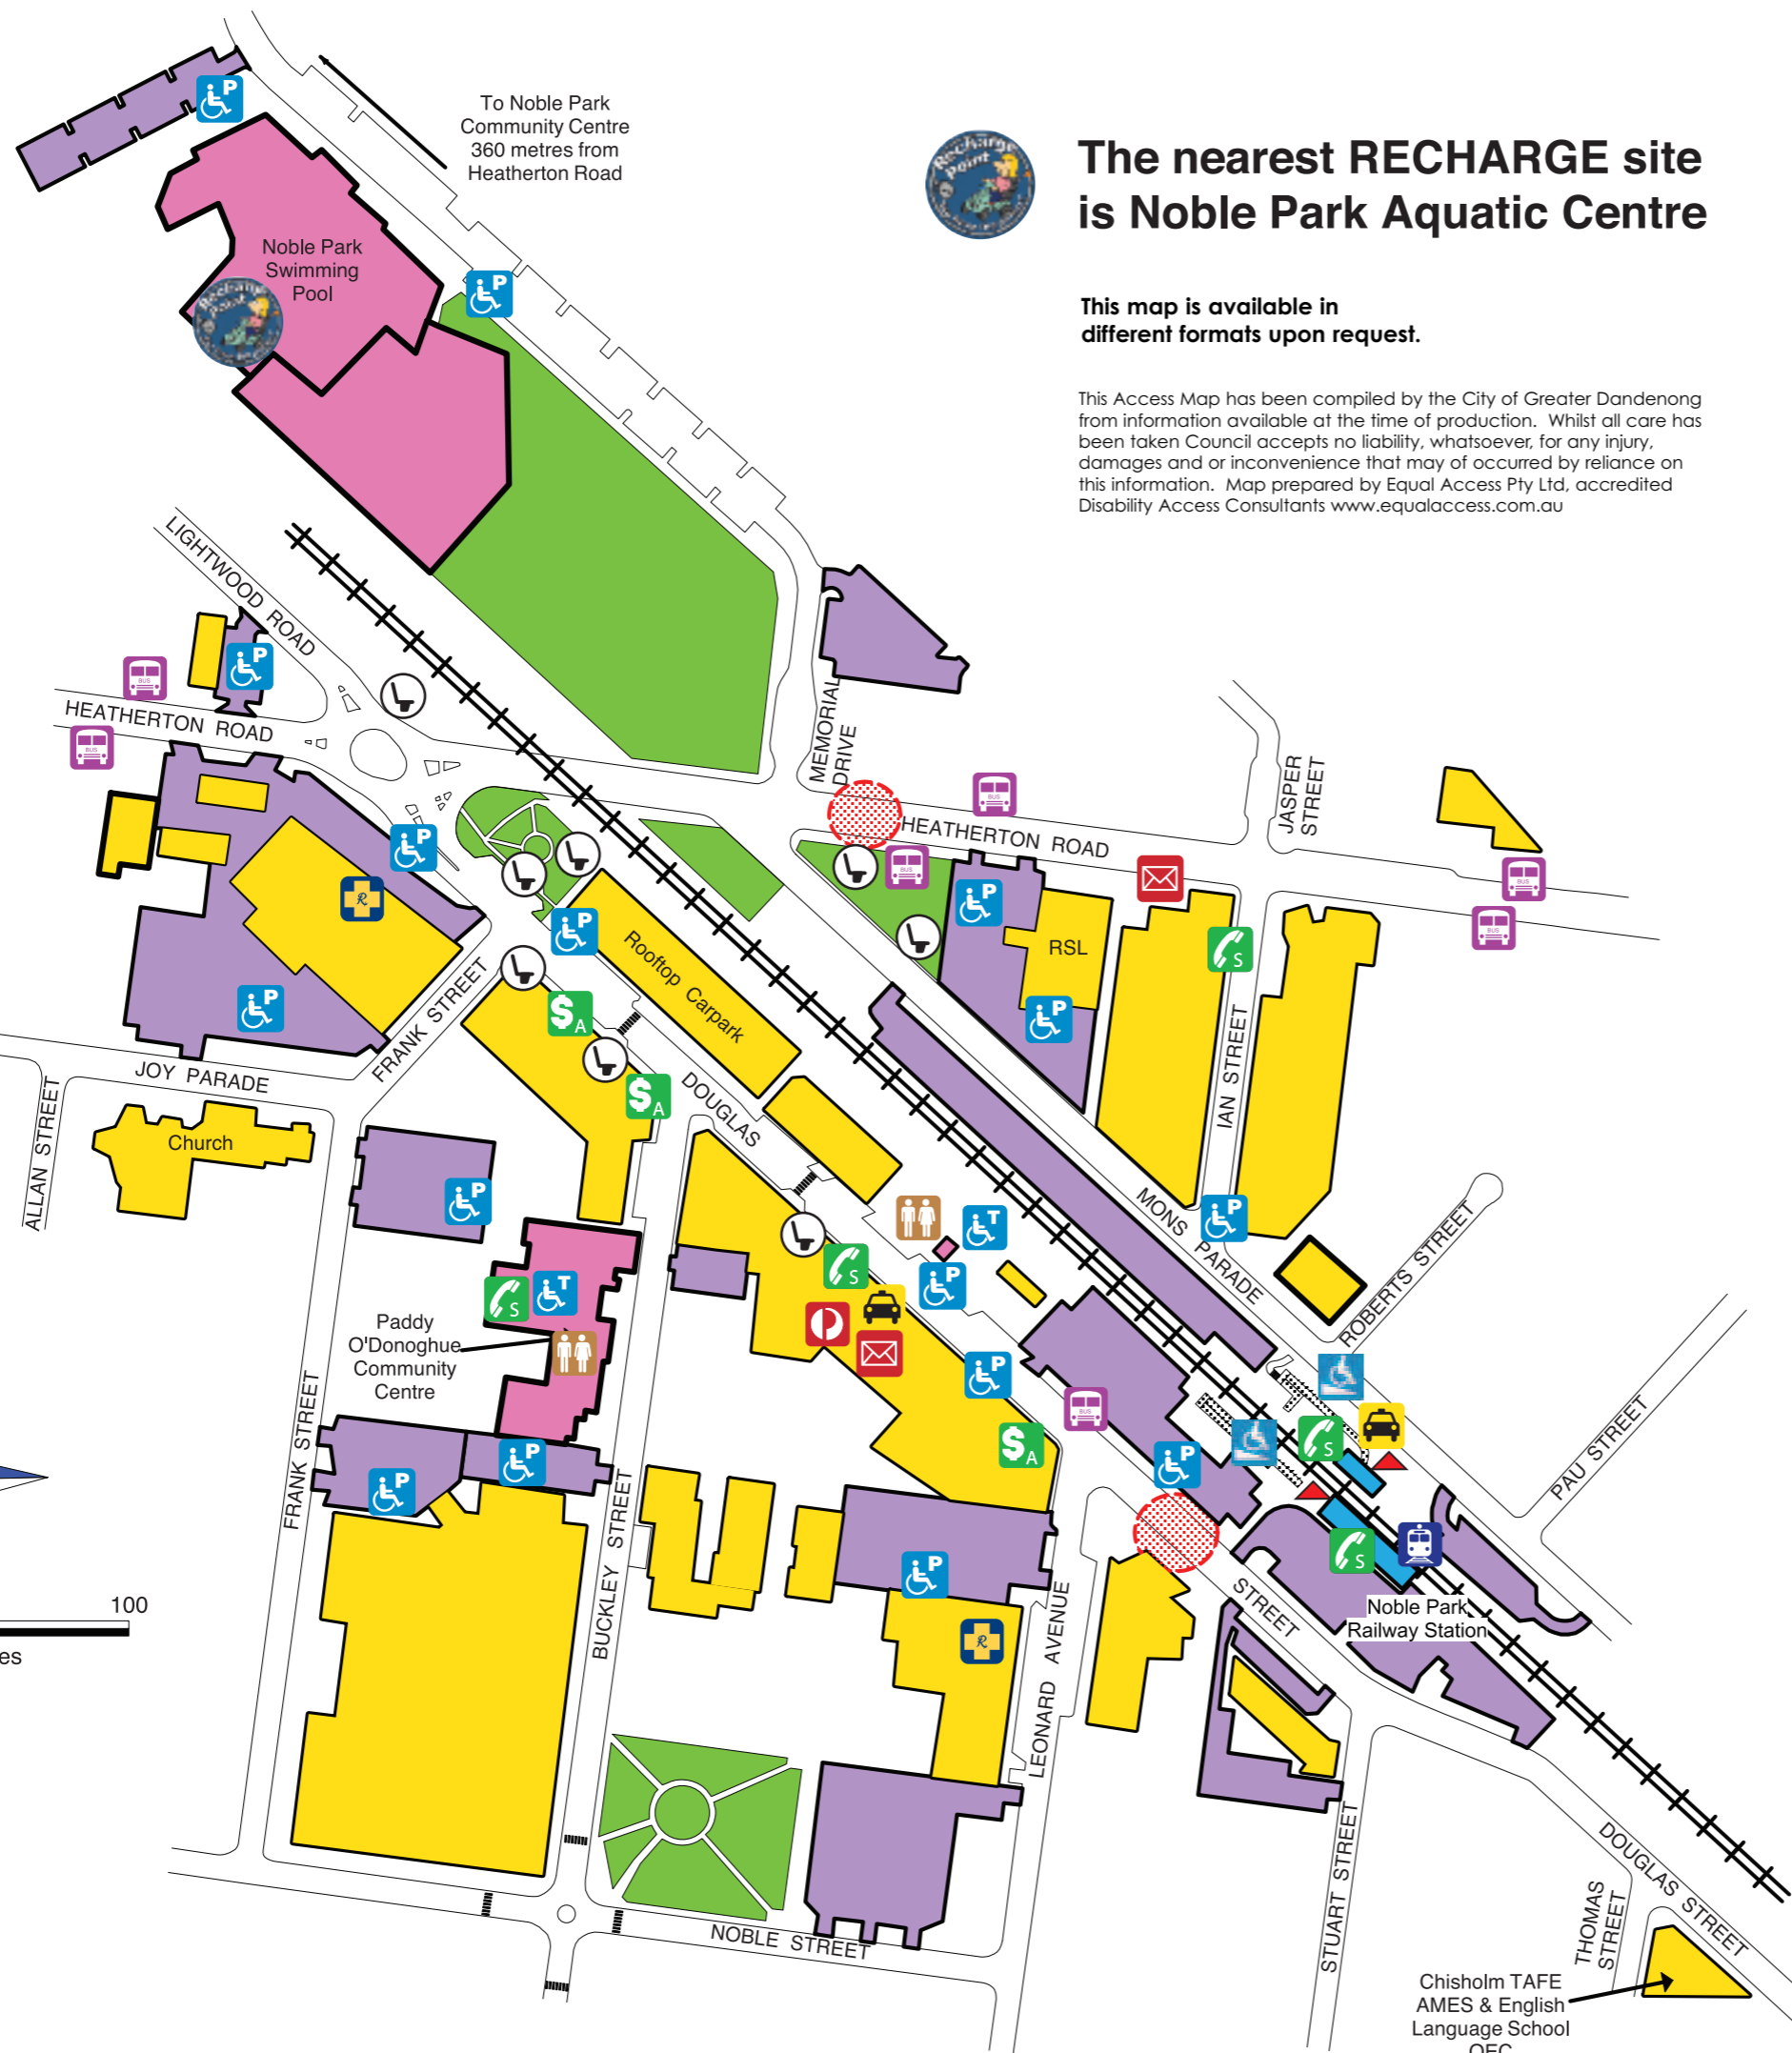

www.humanservices.gov.au
13 27 17

NOBLEpark access map

This map provides access information about the Noble Park area

The RECHARGE Scheme

The RECHARGE Scheme was developed to support people to safely recharge their electric mobility scooter or wheelchair battery free of charge. RECHARGE logo stickers are displayed on the windows of participating businesses and posters are placed above the actual outlet site within the building.

The nearest RECHARGE site is Noble Park Aquatic Centre
www.rechargescheme.org.au

Multi Purpose Taxi Program

This State Government program gives half-price taxi fares up to \$60 per trip for people who have a permanent and severe disability that prevents them from independently accessing public transport.

To Noble Park Community Centre
360 metres from
Heatherton Road

The nearest RECHARGE site is Noble Park Aquatic Centre

This map is available in different formats upon request.

This Access Map has been compiled by the City of Greater Dandenong from information available at the time of production. Whilst all care has been taken Council accepts no liability, whatsoever, for any injury, damages and or inconvenience that may occur by reliance on this information. Map prepared by Equal Access Pty Ltd, accredited Disability Access Consultants www.equalaccess.com.au

LEGEND

- Accessible Parking
- Accessible Toilet
- Accessible Ramp
- Male/Female Toilet
- Post Office
- Letter Box
- Public Telephone - SMS
- ATM - Audio Stop
- Train Station
- Bus Stop
- Taxi
- Chemist
- Seat
- Ramp Entry
- Noble Park Railway Station
- Council Buildings
- Local Businesses
- Car Parks
- Public Parks
- Pedestrian Crossing Lights
- Pedestrian Crossing