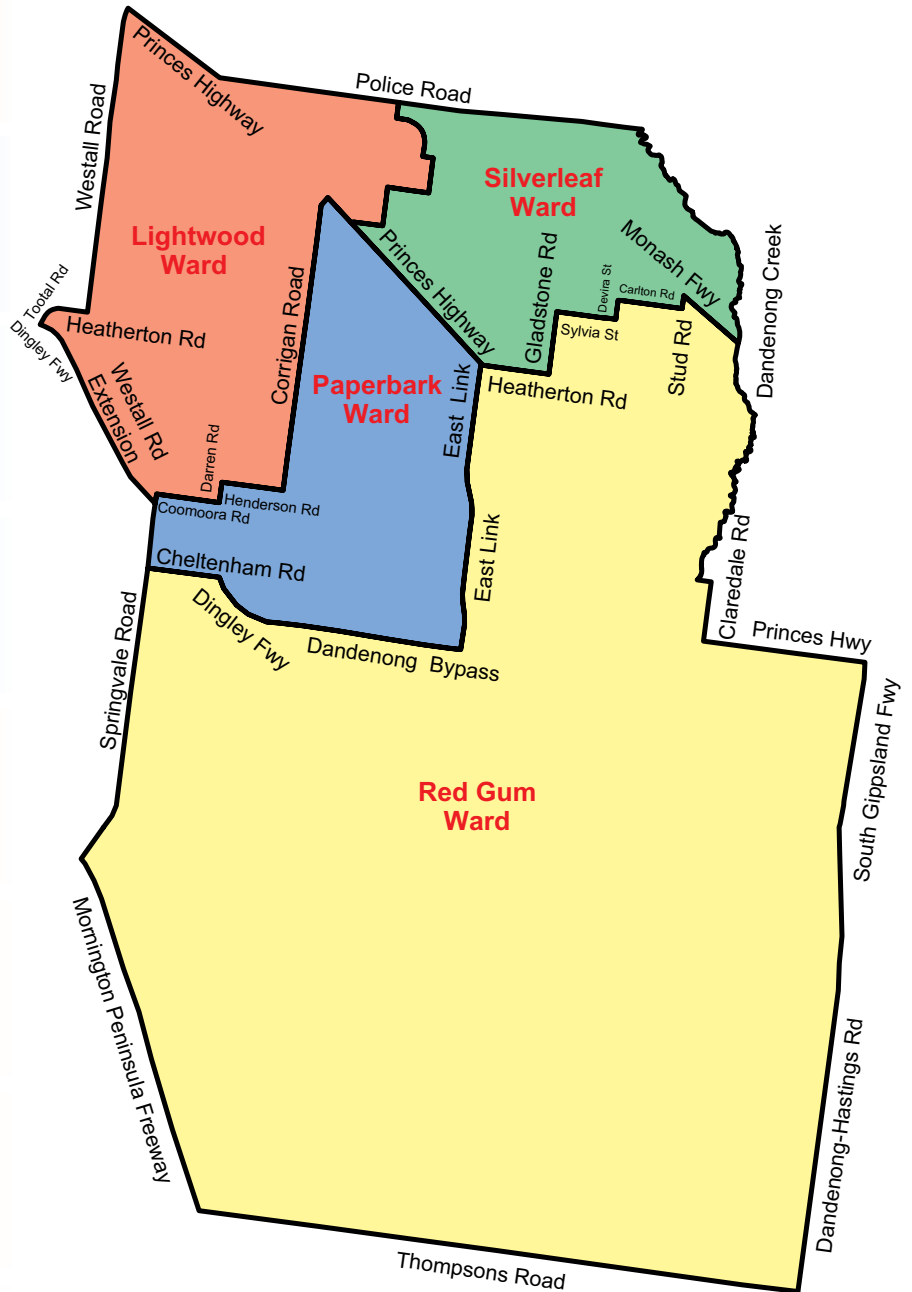

Councillors of Greater Dandenong

Lightwood Ward

Cr Youhorn Chea
Ph: 0417 320 645

Lightwood Ward

Cr Sean O'Reilly
Ph: 0422 523 258

Lightwood Ward

Cr Loi Truong
Ph: 0466 004 618

Paperbark Ward

Mayor, Cr Roz Blades
Ph: 0417 053 612

Paperbark Ward

Cr Tim Dark
Ph: 0466 403 914

Paperbark Ward

Cr Sophie Tan
Ph: 0466 793 727

Red Gum Ward

Cr Matthew Kirwan
Ph: 0403 072 295

Red Gum Ward

Cr Angela Long
Ph: 0466 004 616

Red Gum Ward

Cr Jim Memeti
Ph: 0434 560 239

Silverleaf Ward

Cr Zaynoun Melhem
Ph: 0466 518 082

Silverleaf Ward

Cr Maria Sampey
Ph: 0438 800 027