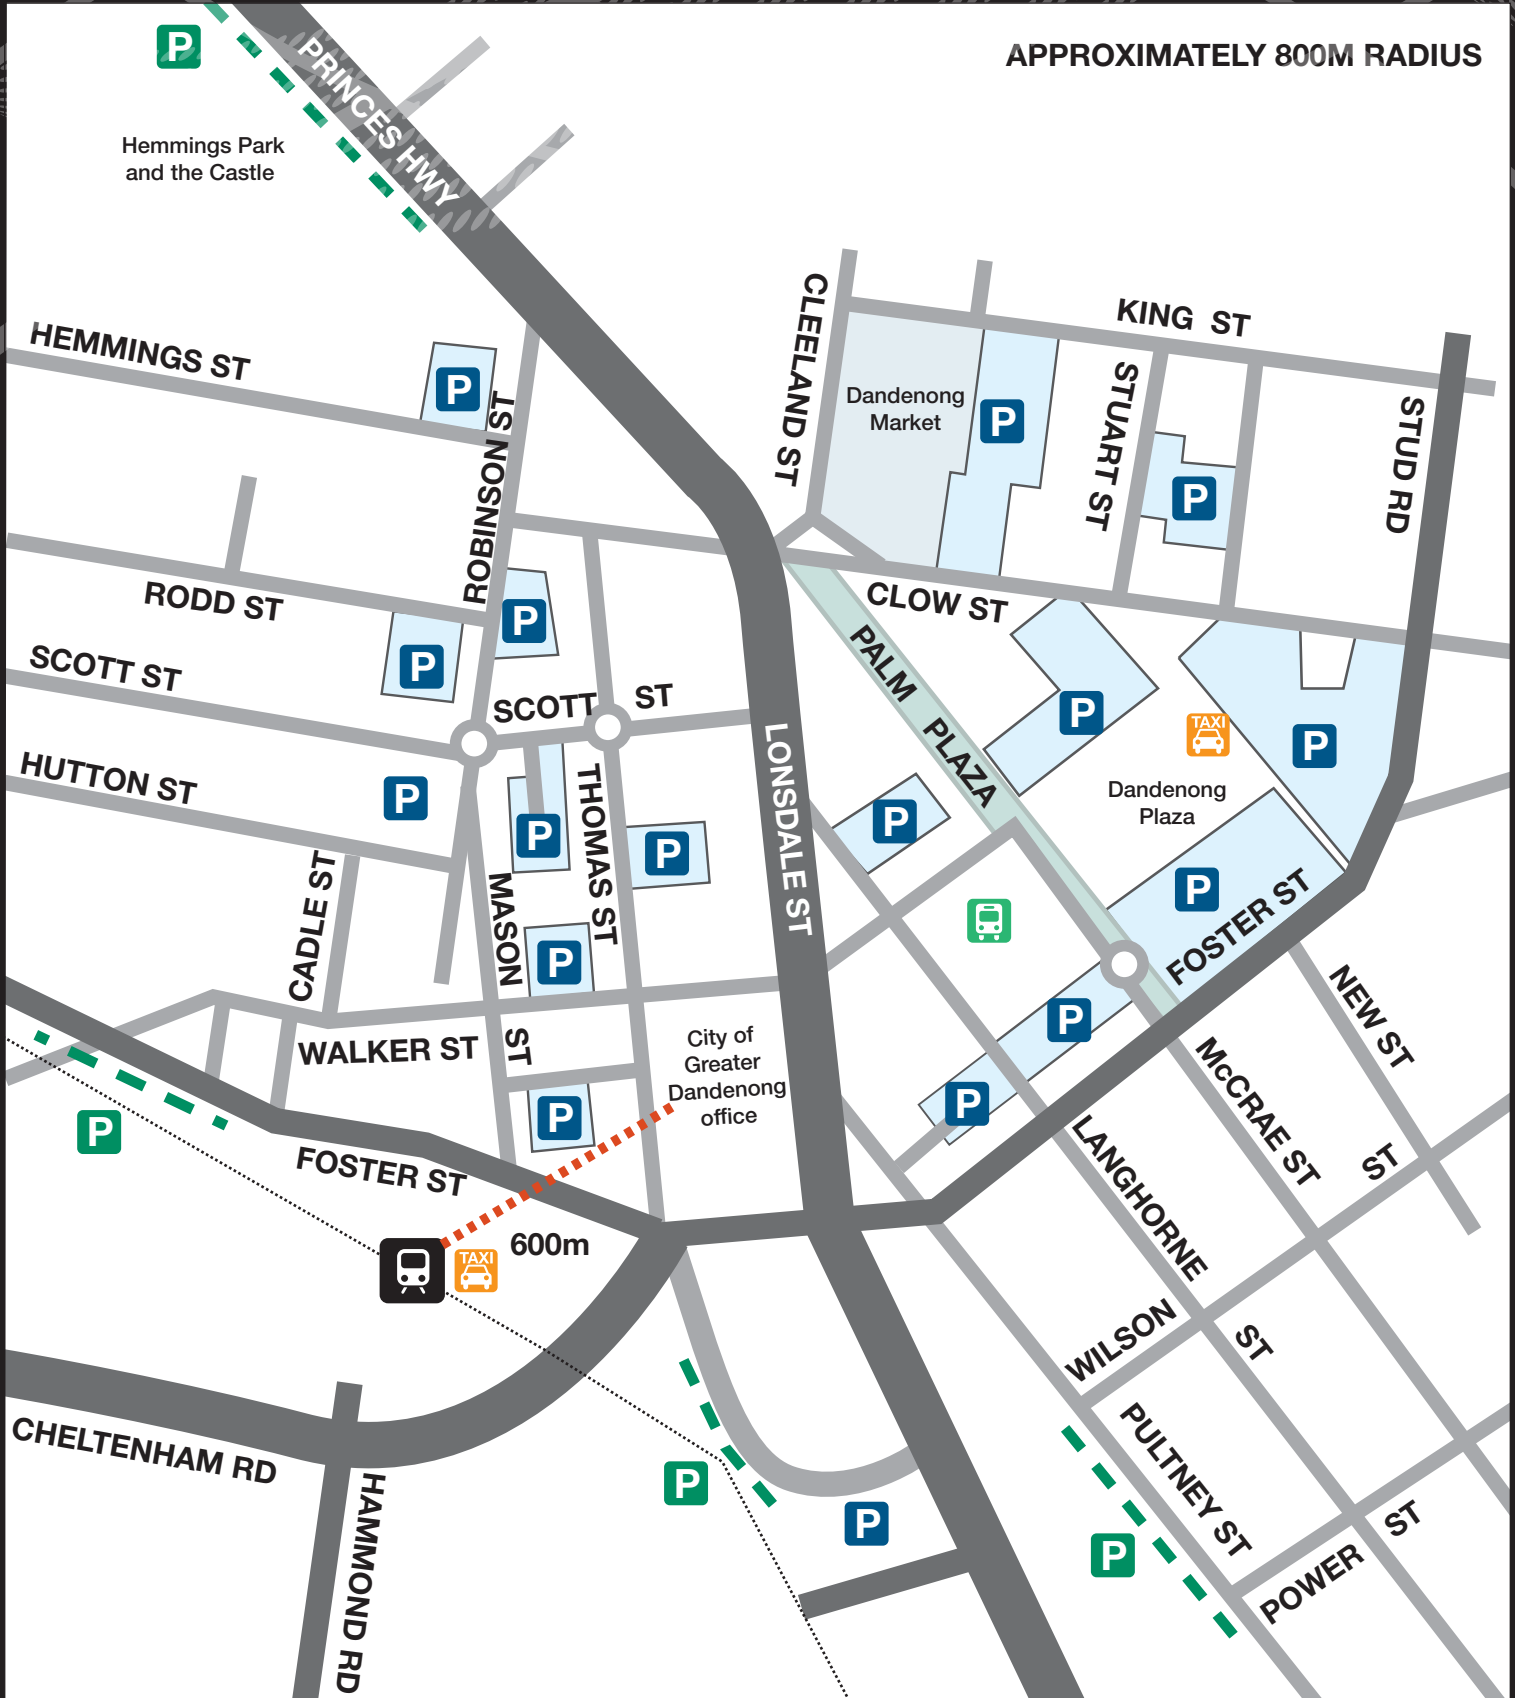

# Dandenong Long Term Parking

APPROXIMATELY 800M RADIUS

## KEY

-  Long term off-street parking available
-  Long term on-street parking available
-  Train station
-  Bus interchange
-  Taxi

## DISCLAIMER

This map is a generalised version of the car parking within Dandenong. No guarantee for the accuracy of this map is taken. It is the responsibility of the user to confirm compliance with restrictions, instructions and ownership at time of use.